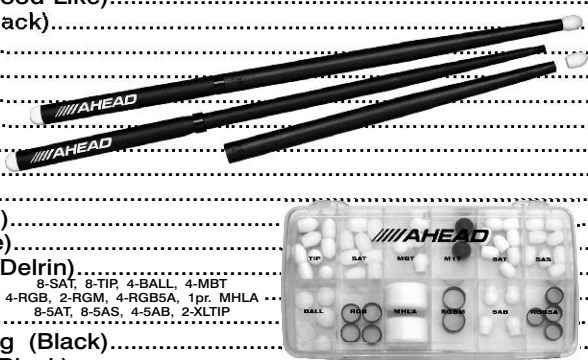

Tips-Rings Retail

TIP	-Stock Replacement Tip (Wood-Like).....	$1.00
TIPB	-Stock Replacement Tip (Black).....	1.20
SAT	-Secret Artist Tip (Delrin).....	1.20
BALL	-Ball Tip (Nylon).....	1.20
MBT	-Mini Ball Tip (Delrin).....	1.20
M1T	-Marching Tip (Nylon).....	1.20
5AT	-5A/7A Tip (Wood-Like).....	1.20
5ATB	-5A/7A Tip (Black).....	1.20
5AS	-5A/7A Tip (Delrin).....	1.20
5AB	-5A/7A Tip (Mini Ball Nylon).....	1.20
XL TIP	-XLRS/XLRC Tip (Wood-Like).....	1.20
XLMB	-XLRS/XLRC Mini Ball Tip (Delrin).....	1.20
KIT	-Tip/Ring Box (58 pc.).....	70.00
RGB	-Replacement Ring (Black).....	1.00
RGBM	-Marching Replacement Ring (Black).....	1.00
RGB5A	-5A/7A Replacement Ring (Black).....	1.00
RGBXL	-XLRS/XLRC Replacement Ring (Black).....	1.00