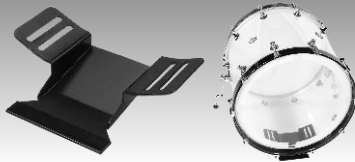

### Rapid Drum Head Replacement System

- Clear Hi-Strength Reinforced Polycarbonate Disc w/Lifetime Warranty
- Fits 8", 10", 12", 13", 14", 15", 16" with ALL Standard Lug Patterns
- Fits in Cymbal Case for Easy Set-up and Transport
- 10 Chrome Plated Keys Designed for Tru Tuner
- Zipping Mesh Bag with a Clip for Keys Storage
- Folding Handle for Safe and Easy Storage

QUANTITY	Model	MSRP
<b>NEW!</b> _____	<b>TRU</b> -TRU Tuner Includes Disc, Folding Handle, 10 Keys & Key Bag.....	\$99.99
_____	<b>TRU2</b> -TRU Drum Keys - Can also be used as a Speed Key (2 pack).....	11.99

- 256 Spikes Per Side
- 100% Nylon
- Fits 10mm Post
- 180 Rotation Capability
- Easy Fold Up
- Stays on All The Time

QUANTITY	Model	MSRP
<b>NEW!</b> _____	<b>KB512</b> -KBrakes Bass Drum Spur Anchors.....	\$52.99
<b>NEW!</b> _____	<b>KBG-U</b> -KBrakes Bass Drum GRIPS.....	27.99
_____	<b>KBHS-U</b> -KBrakes HiHat Stops.....	52.99