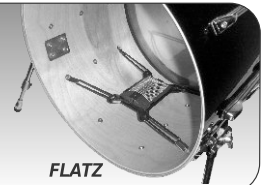

Integrated Shock Mount Isolation System for Kick Drum Microphones

QUANTITY	Model	MSRP
_____	SHU-C -The Kelly SHU Composite.....	$64.00
_____	SHU-PB -The Kelly SHU Pro - Black.....	129.00
_____	SHU-PS -The Kelly SHU Pro - Silver.....	129.00
_____	SHU-FZB91 -The Kelly SHU FLATZ System for SHURE BETA 91, 91A.....	59.95
_____	SHU-FZS91 -The Kelly SHU FLATZ System for SHURE SM 91.....	59.95
_____	SHU-FZE901 -The Kelly SHU FLATZ System for SENNHEISER E901.....	59.95