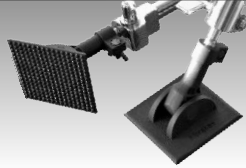

### Rapid Drum Head Replacement System

- Clear Hi-Strength Reinforced Polycarbonate Disc w/Lifetime Warranty
- Fits 8", 10", 12", 13", 14", 15", 16" with ALL Standard Lug Patterns
- Fits in Cymbal Case for Easy Set-up and Transport
- 10 Chrome Plated Keys Designed for Tru Tuner
- Zipping Mesh Bag with a Clip for Keys Storage
- Folding Handle for Safe and Easy Storage

QUANTITY	Model	MSRP
<b>NEW!</b> _____	<b>TRU</b> -TRU Tuner Includes Disc, Folding Handle, 10 Keys & Key Bag.....	\$99.99
_____	<b>TRU2</b> -TRU Drum Keys - Can also be used as a Speed Key (2 pack).....	11.99

- 256 Spikes Per Side
- 100% Nylon
- Fits 10mm Post
- 180 Rotation Capability
- Easy Fold Up
- Stays on All The Time

QUANTITY	Model	MSRP
<b>NEW!</b> _____	<b>KB512</b> -KBrakes Bass Drum Spur Anchors.....	\$52.99
<b>NEW!</b> _____	<b>KBG-U</b> -KBrakes Bass Drum GRIPS.....	27.99
_____	<b>KBHS-U</b> -KBrakes HiHat Stops.....	52.99