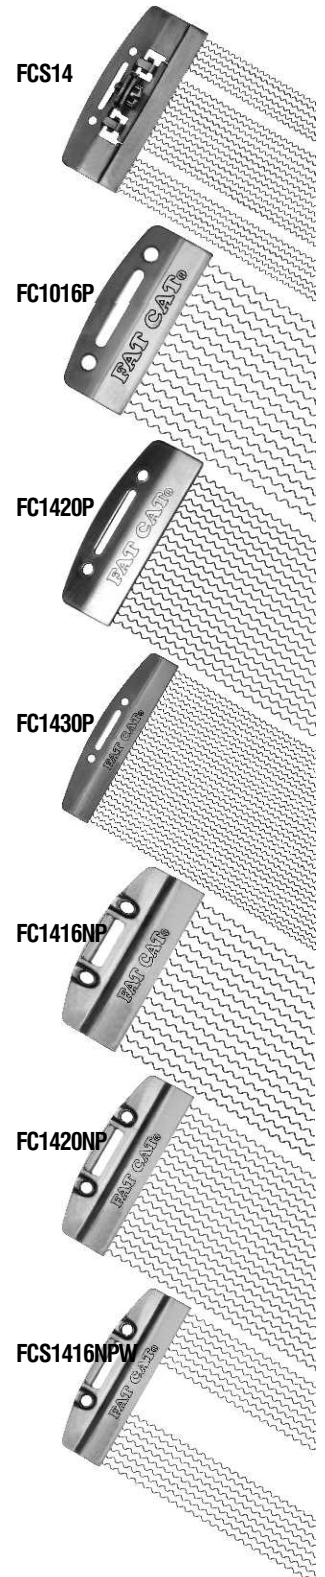

___ FCSC	Fat Cat Snare Strap & Cord (2 each)		$2.00